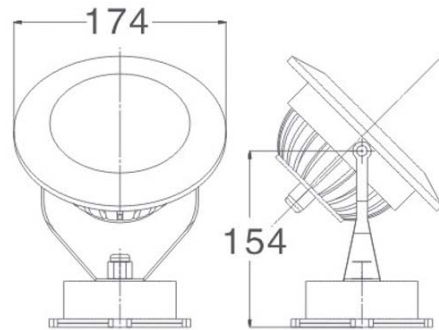

12 Watt LED Projection Light

| 12W LED Projection Light | |
|--------------------------|-------------------------|
| Item No. | SSTR-FG012S |
| Price | Php 6,800.00 |
| LED QTY | 12pcs |
| Rated Voltage | Dc12V/ DC24V/ AC85-265V |
| Lamp power | 12W |
| Beam angle | 15°~60° |
| Color temperature | 2750~6500K |
| Best lighting distance | 10M |