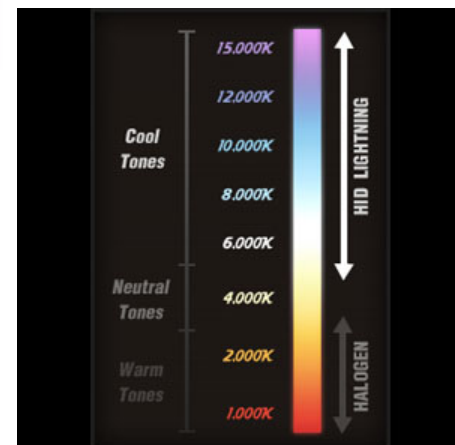

LED Flood Light

Features

12 pcs 1w High Power LEDs
 High Grade Aluminum-Alloy Casing
 High efficiency, energy-saving, environmental protection and long lifecycle

| SSTR-FL03A | PRICE: Php 5,710.00 |
|-------------------|----------------------------|
| Voltage: | 12V |
| Size: | 41x28x16cm |
| Color: | Warm White / White |
| Beam Angle: | 60 Degrees |
| Wattage: | 12x1W |
| Weight: | 4.25 Kilos |

| SSTR-FL05A | PRICE: 5,490.00 |
|-------------------|------------------------|
| Voltage: | 12V |
| Size: | 28x22.7x8.5cm |
| Color: | Warm White / White |
| Beam Angle: | 60 Degrees |
| Wattage: | 12x1W |
| Weight: | 2.00 Kilos |

NOTE:

- IP65
- Shipment must be by sea freight, allow 20 days on shipping and 5 days for production.
- Warm white color temperature is between 3000 – 4000.

www.sophilcor.com
sophilco@gmail.com

©DTI Solar Star© Marketing. All rights reserved.
 +63 9192099301, +63 9225063767, +63 32 2593182