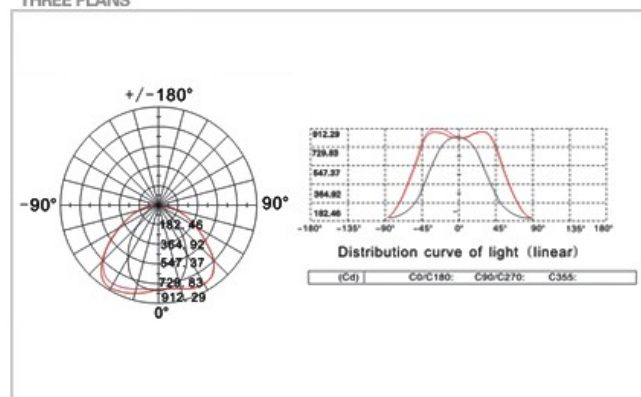

*Can Light continuously for 5 nights even during rainy or cloudy days.*

PRODUCT SIZE CHART

PRODUCTS, AS THE THREE PLANS

Item	Description	USD	PHP
Solar Panel	Monocrystalline, 100W/18V/5.61A	\$440.00	PHP 22,000.00
Battery	12V/100Ah, Deep Cycle, Solar Use	\$112.00	PHP 5,600.00
Controller	Multi Functional, Automatic control, 12V/10A	\$52.00	PHP 2,600.00
Lamp	32W LED Lamp, Super Bright White, CREE-OSRAM-EDISON	\$297.00	PHP 14,850.00
Pole	Conical galvanized steel; Caliber size: 60mm/140mm; Height: 6m	\$144.00	PHP 7,200.00
<b>Total Price</b>		<b>\$865.00</b>	<b>PHP 52,250.00</b>