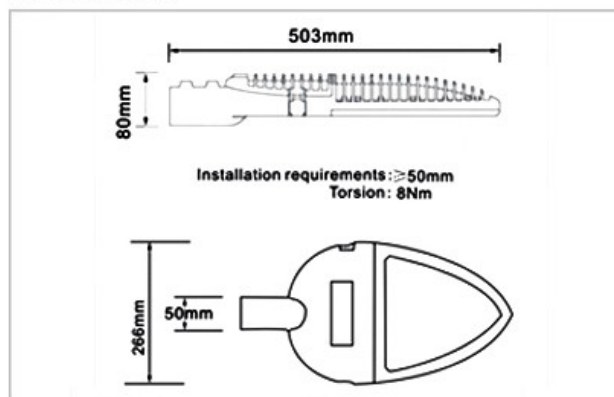

### SSTR-SL200

Item	Description	USD	PHP
Solar Panel	Monocrystalline, 100W/18V/5.61A, 2pcs	\$880.00	PHP 44,000.00
Battery	12V/100Ah, Deep Cycle, Solar Use, 2pcs	\$224.00	PHP 11,200.00
Controller	Multi Functional, Automatic Control, 12V/15A	\$52.00	PHP 2,600.00
Lamp	55 Watt Super Bright White LED lamp, OSRAM or CREE	\$468.00	PHP 23,400.00
Pole	5.5 - 6.5 meters, Galvanized, Rubberized or Powder Coating Paint	\$288.00	PHP 14,400.00
<b>Total Price</b>		<b>\$1,840.00</b>	<b>PHP 95,600.00</b>

*Can Light continuously for 5 nights even during rainy or cloudy days.*

PRODUCT SIZE CHART

PRODUCTS, AS THE THREE PLANS

Item	Description	USD	PHP
Solar Panel	Monocrystalline, 100W/18V/5.61A	\$440.00	PHP 22,000.00
Battery	12V/100Ah, Deep Cycle, Solar Use	\$112.00	PHP 5,600.00
Controller	Multi Functional, Automatic control, 12V/10A	\$52.00	PHP 2,600.00
Lamp	32W LED Lamp, Super Bright White, CREE-OSRAM-EDISON	\$297.00	PHP 14,850.00
Pole	Conical galvanized steel; Caliber size: 60mm/140mm; Height: 6m	\$144.00	PHP 7,200.00
<b>Total Price</b>		<b>\$865.00</b>	<b>PHP 52,250.00</b>